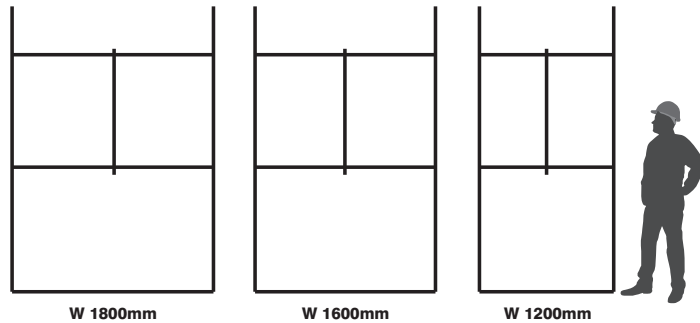

VERTICAL RACK

Heights

Frame height (mm)
2550

*Store items up to
3000mm long!*

Widths

Widths (mm)
1200, 1600, 1800

Depths

Frame depth (mm)
810

Loadings

Contact Sales Office

Cost effective Vertical Storage for items up to 3000mm long!

Vertical Rack Available Widths
(Height shown 2550mm)

Vertical Rack			+Add Extension Bay	
H x W x D (mm)	Code	Price	Extensions Code	Extension Price
2550 x 1200 x 810	VRS/2512/3	£578.50	VRE/2512/3	£390.10
2550 x 1600 x 810	VRS/2516/3	£598.15	VRE/2516/3	£425.45
2550 x 1800 x 810	VRS/2518/3	£617.80	VRE/2518/3	£460.75